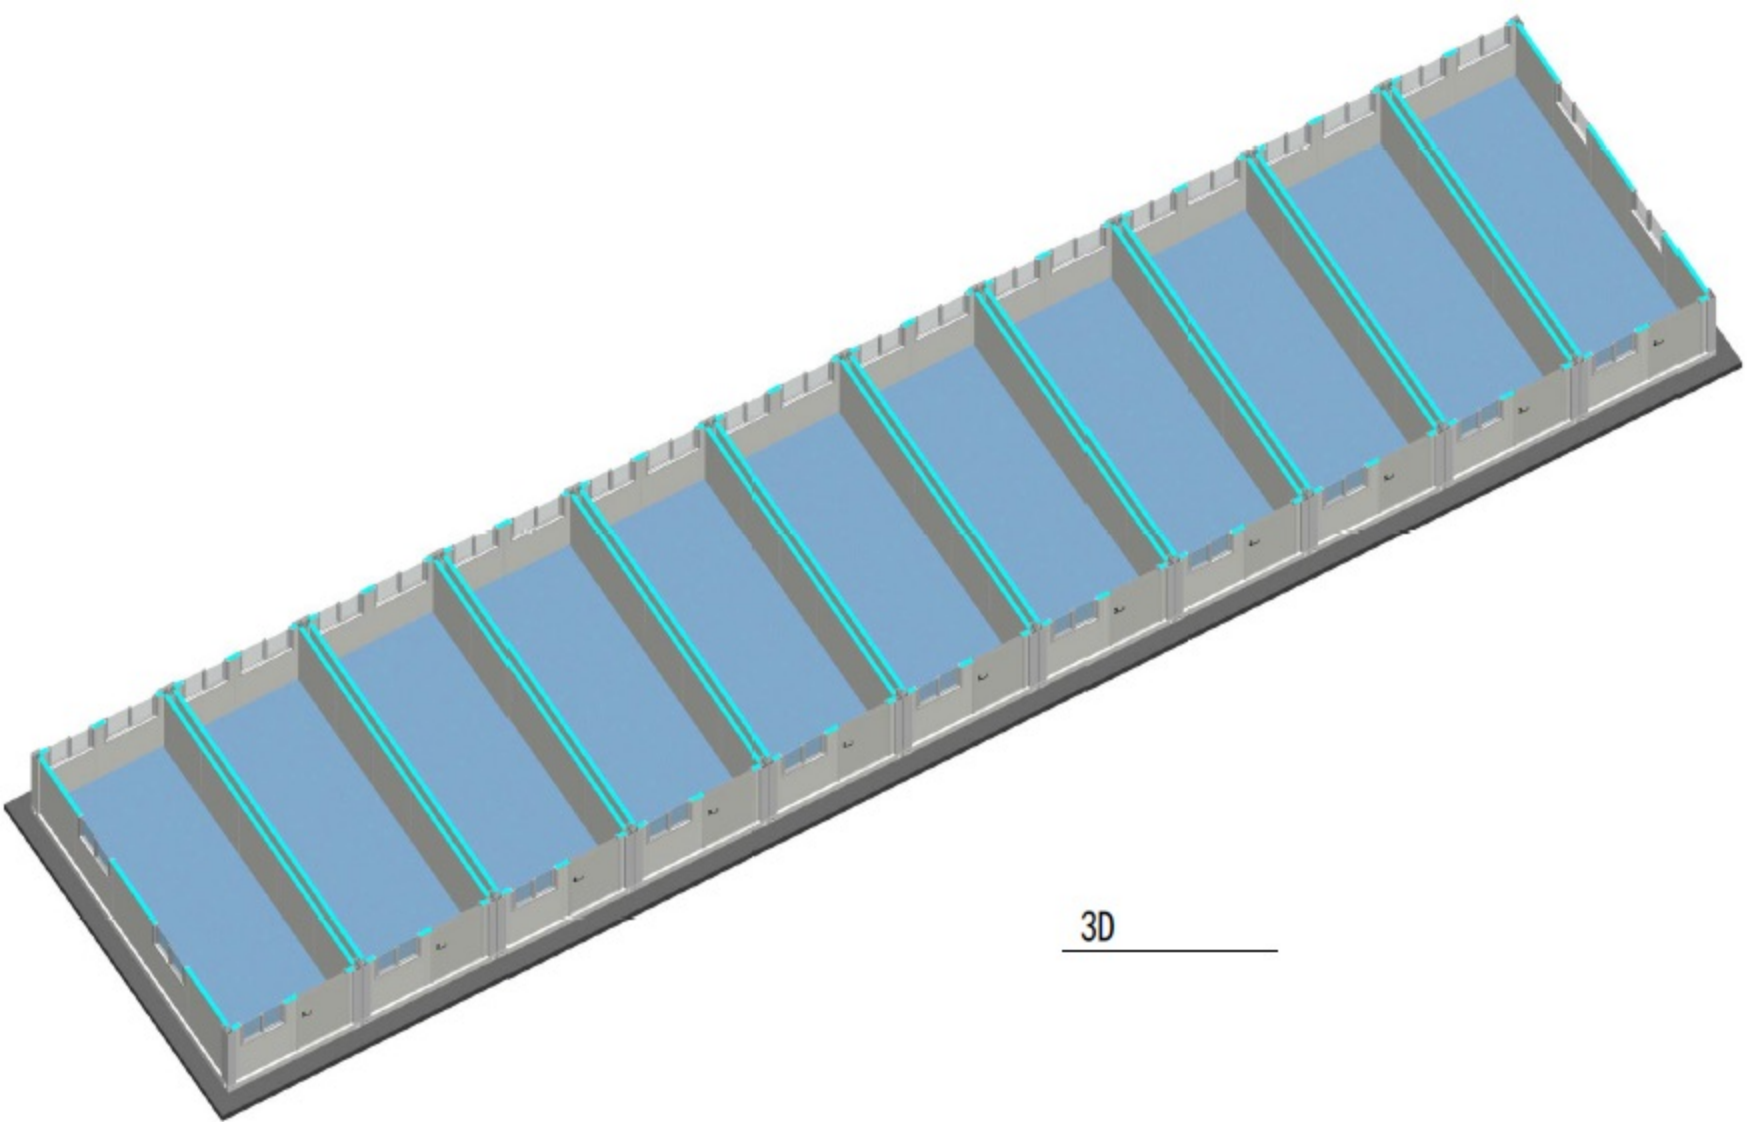

roof color: RAL9016

south

east

north

west

roof color: RAL9016

east

west

south

north

3D 1

3D 2

3D