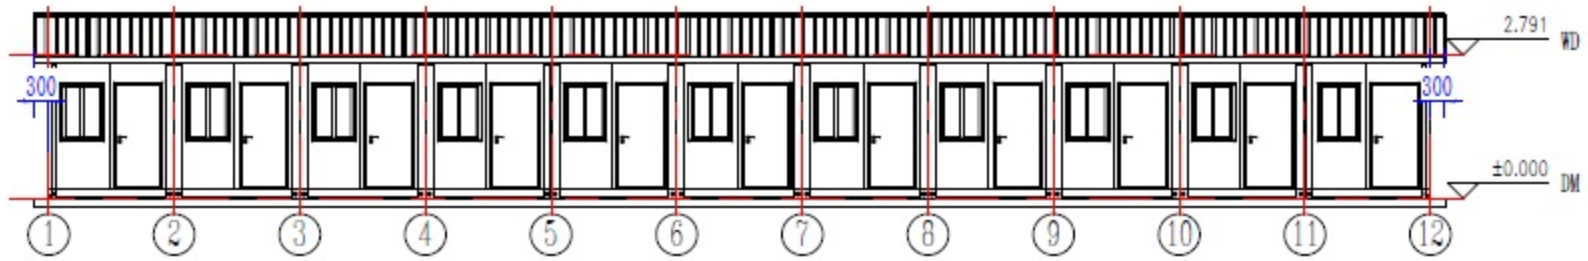

roof color: RAL9016

south

east

north

west

roof color: RAL9016

east

west

south

north

3D 1

3D 2

3D