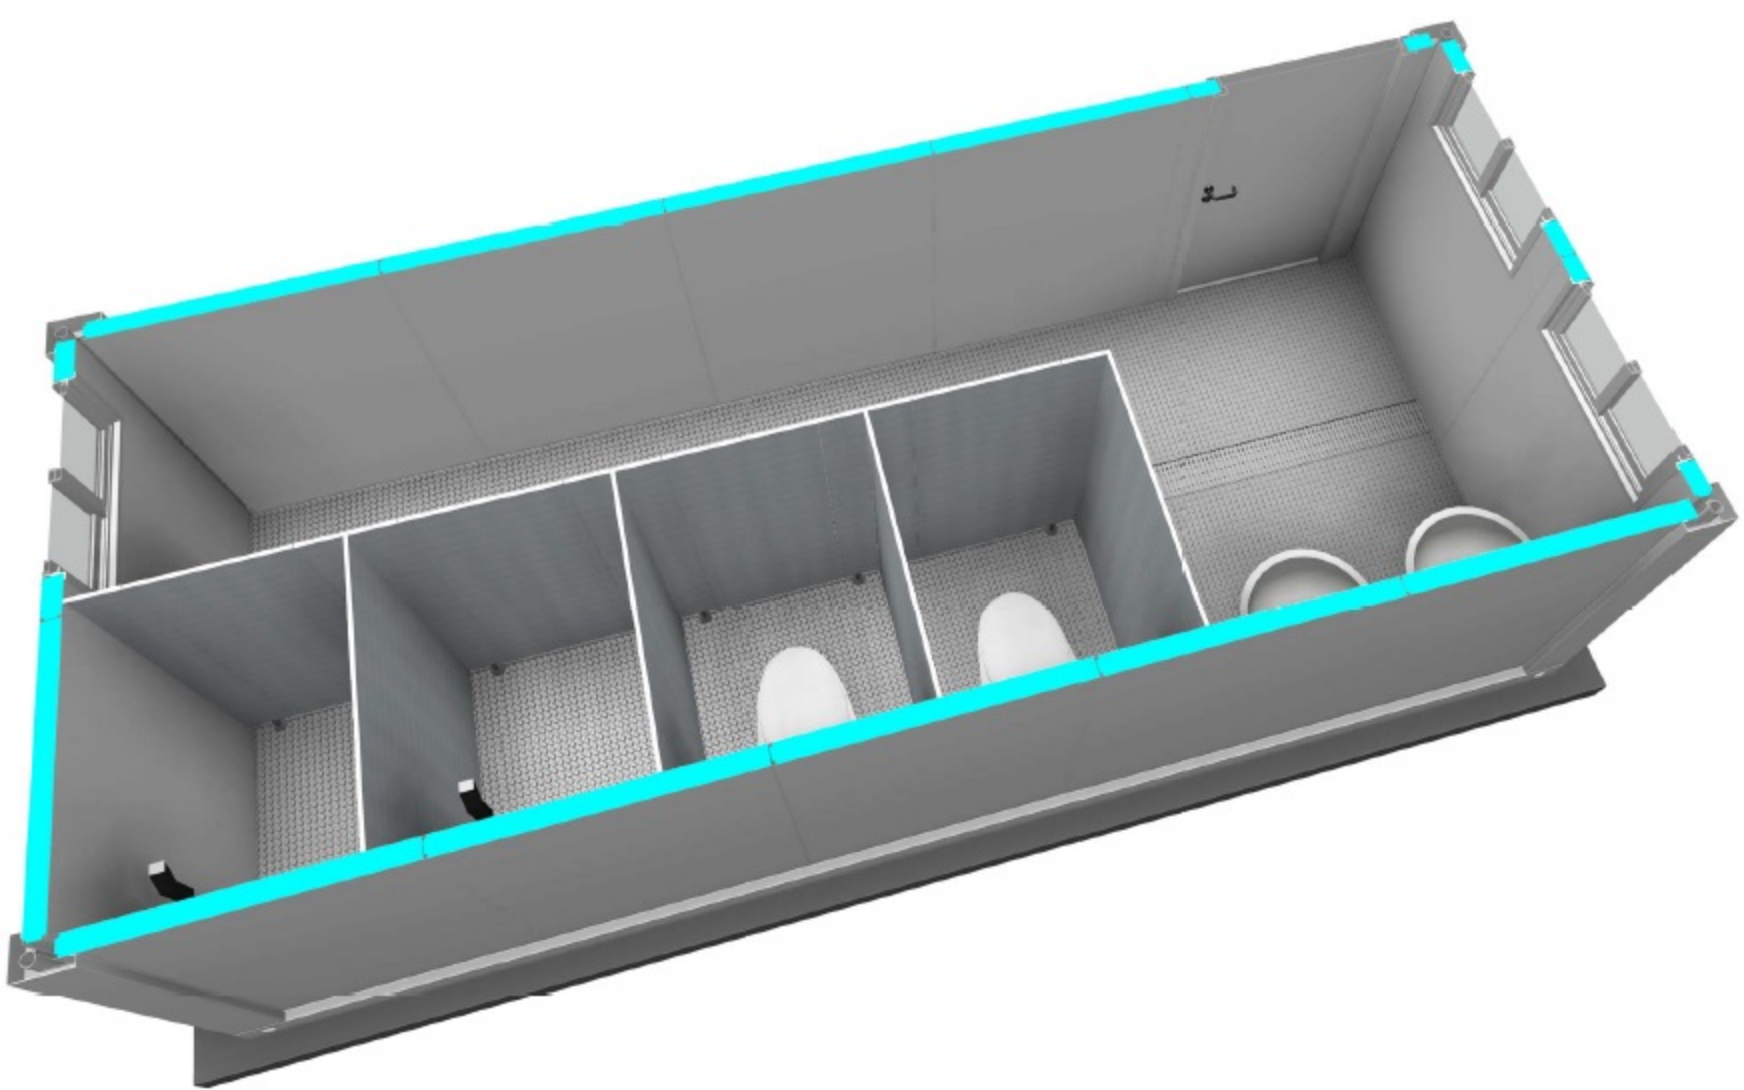

roof color: RAL9016

south

east

north

west

roof color: RAL9016

east

west

south

north

3D 1

3D 2

3D