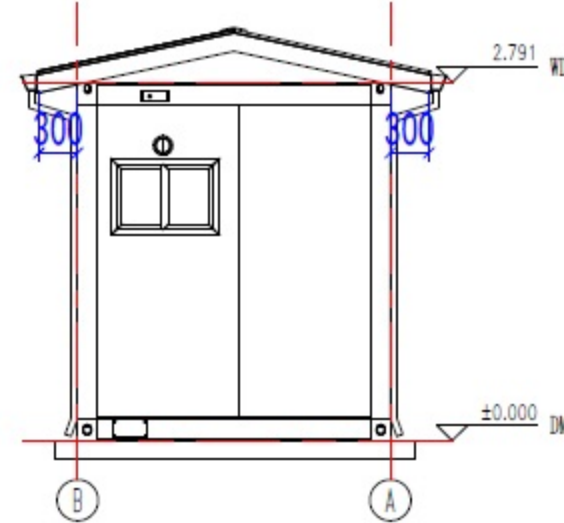

roof color: RAL9016

south

east

north

west

roof color: RAL9016

east

west

south

north

3D 1

3D 2

3D