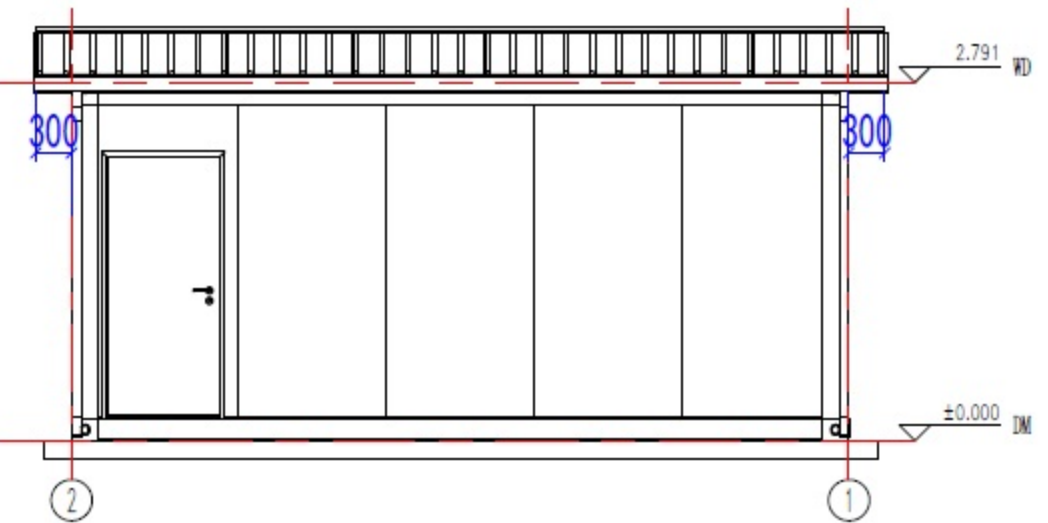

roof color: RAL9016

south

east

north

west

roof color: RAL9016

east

west

south

north

3D 1

3D 2

3D