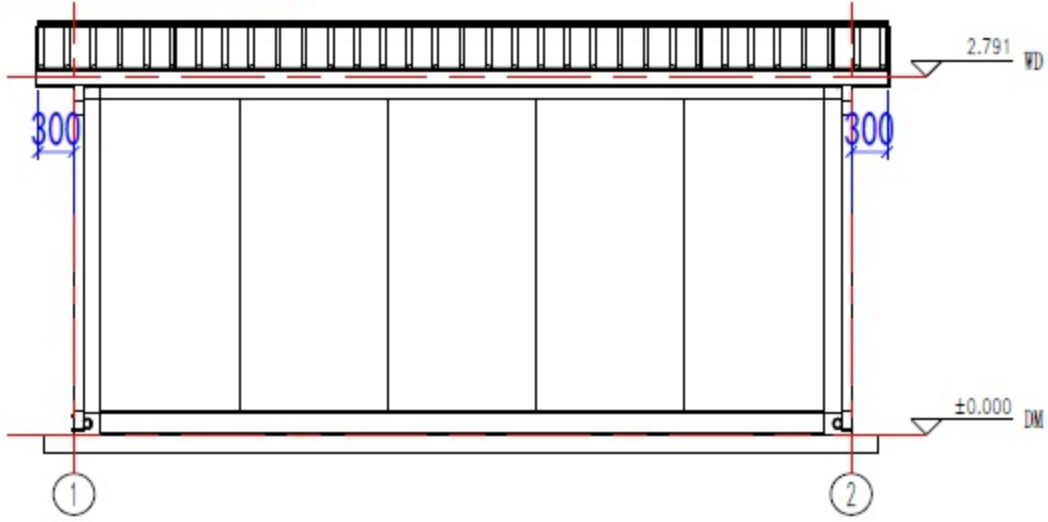

roof color: RAL9016

south

east

north

west

roof color: RAL9016

east

west

south

north

3D 1

3D 2

3D