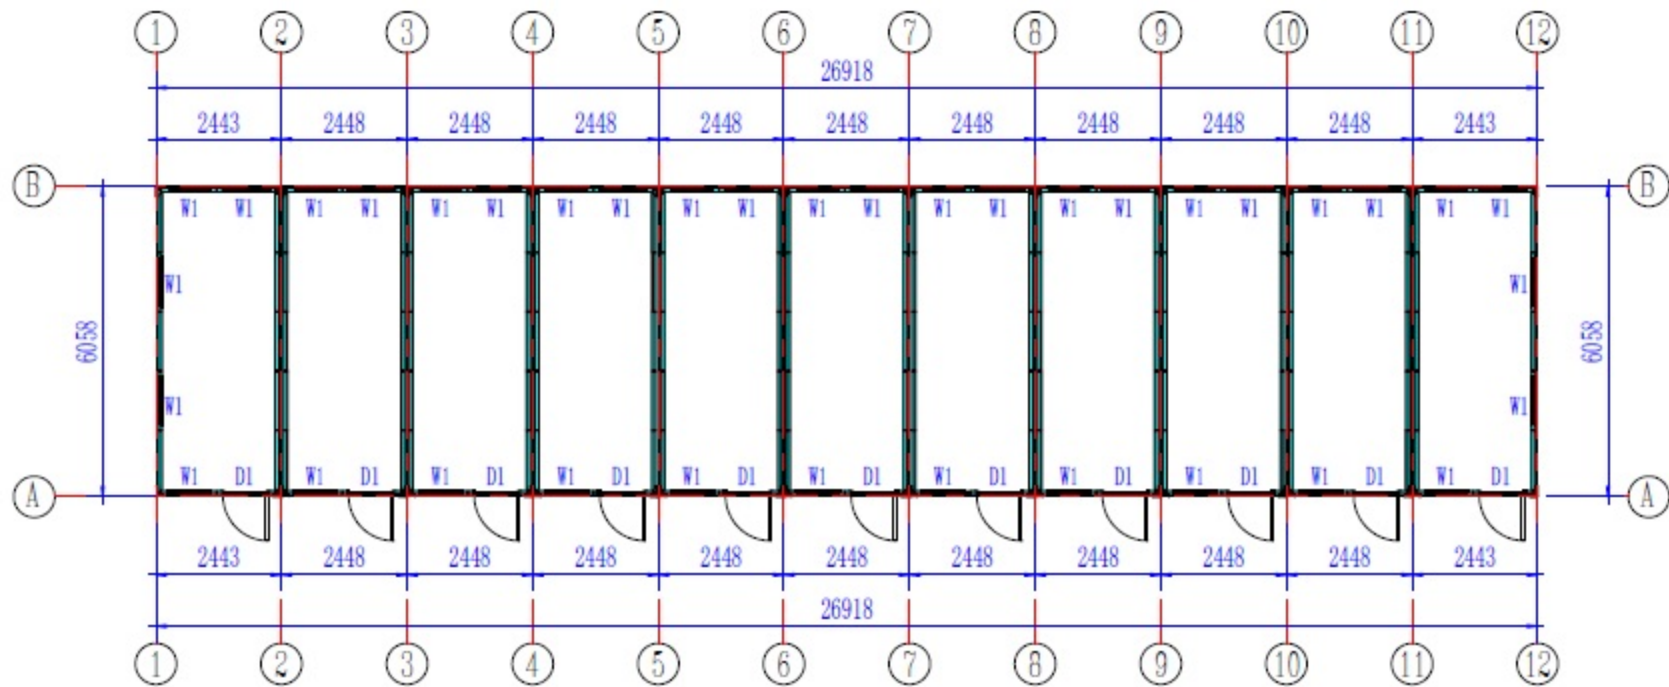

roof color: RAL9016

south

east

north

west

roof color: RAL9016

east

west

south

north

3D 1

3D 2

3D