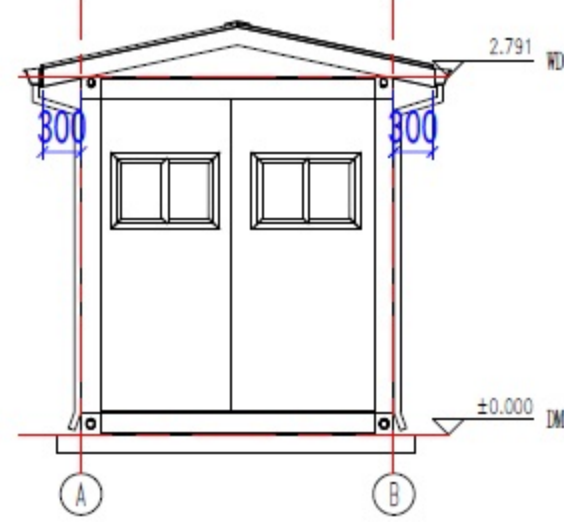

roof color: RAL9016

south

east

north

west

roof color: RAL9016

east

west

south

north

3D 1

3D 2

3D