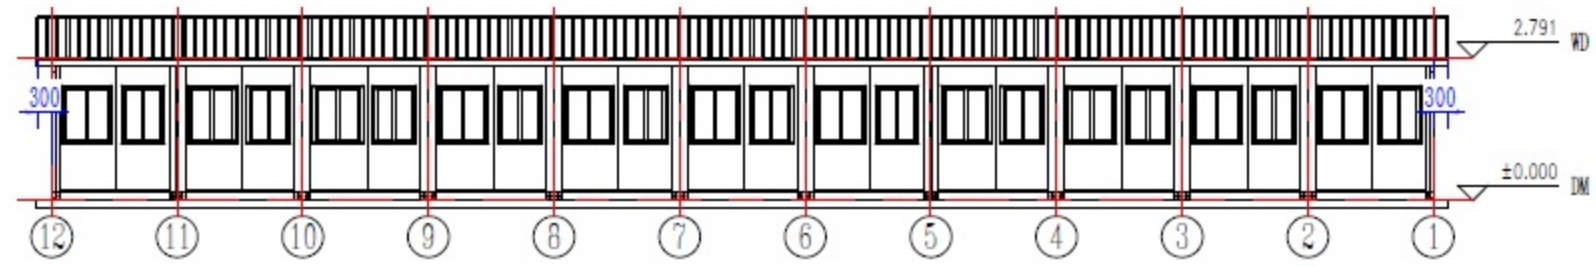

roof color: RAL9016

south

east

north

west

roof color: RAL9016

east

west

south

north

3D 1

3D 2

3D