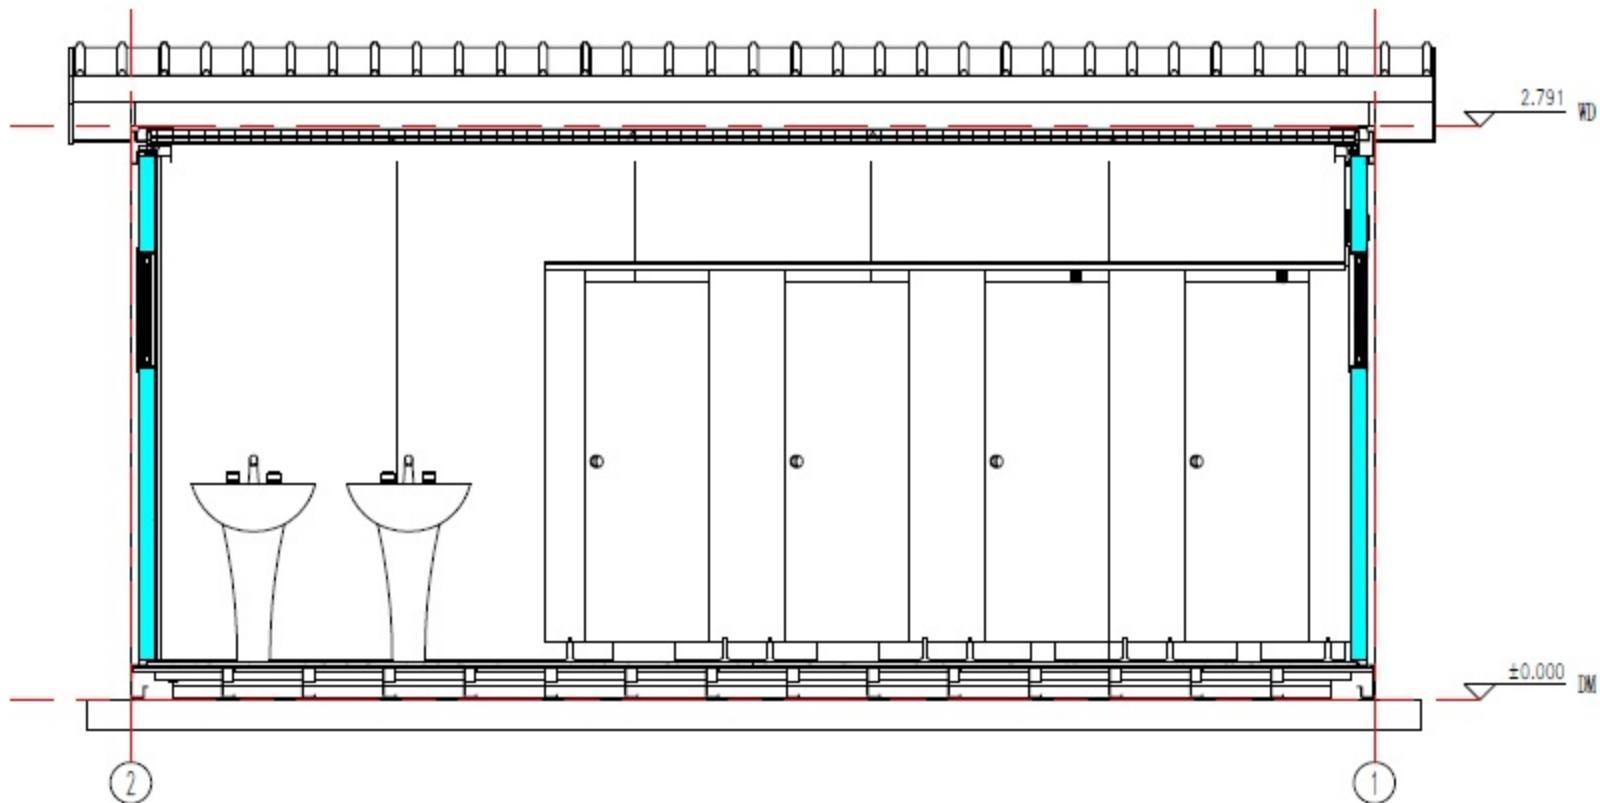

roof color: RAL9016

south

east

north

west

roof color: RAL9016

east

west

south

north

3D 1

3D 2

3D